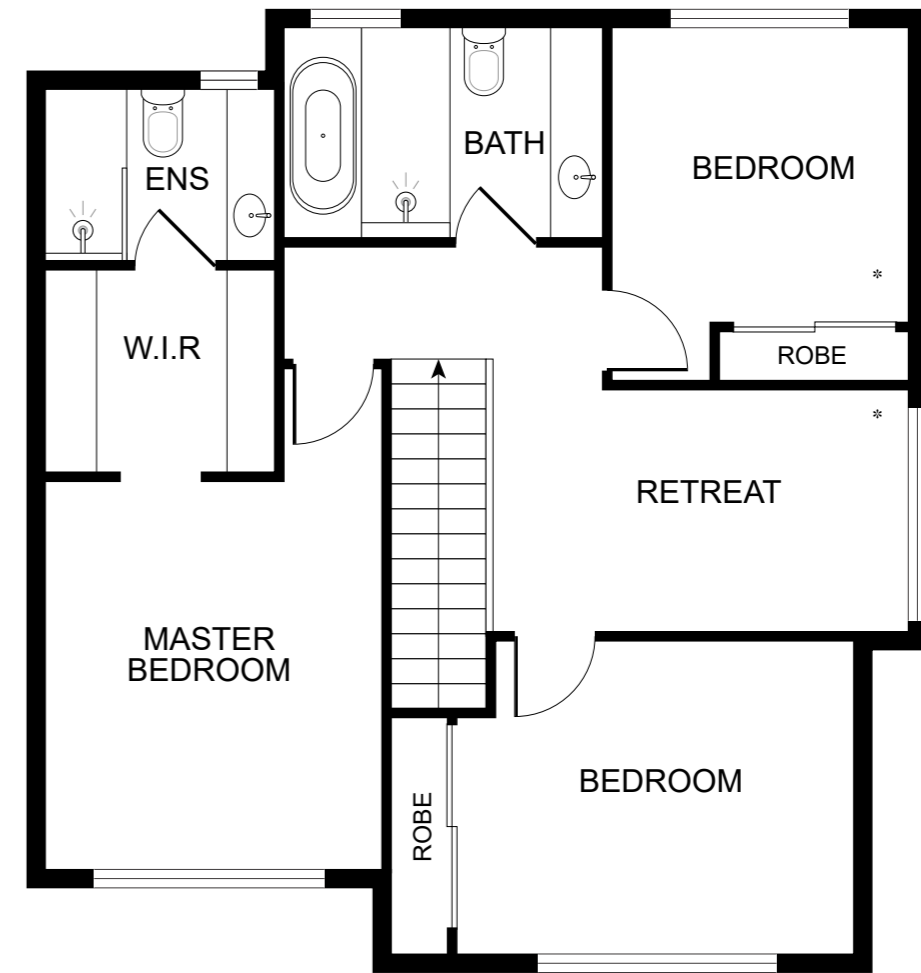

GROUND FLOOR

FIRST FLOOR

34 PACKHAM STREET
BOX HILL NORTH

TOWNHOUSE 03

- 4 BEDROOMS
- 3 BATHROOMS
- RETREAT

INTERNAL*	192M ²
LAND	227M ²